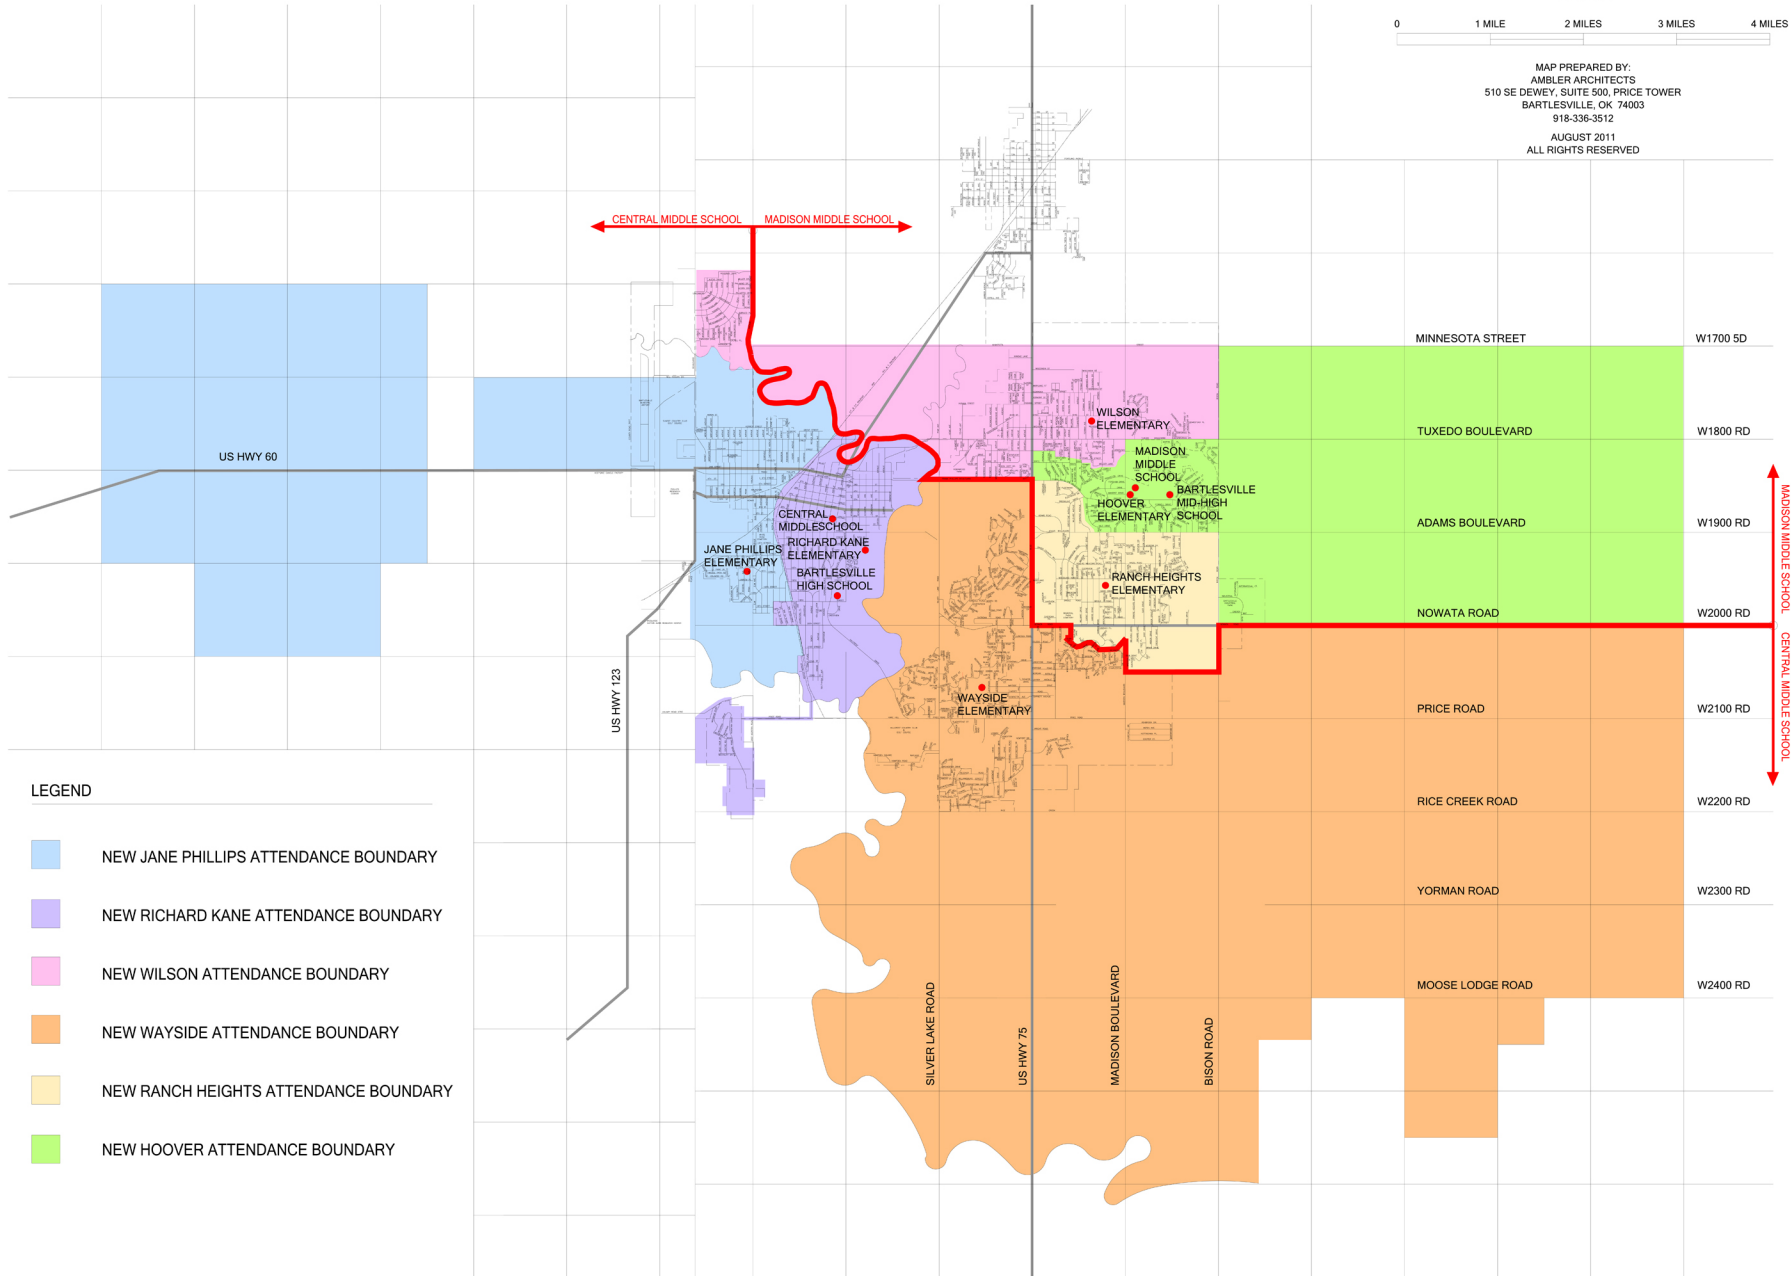

Bartlesville School District New Attendance Boundaries Effective 2011-2012 School Year

0 1 MILE 2 MILES 3 MILES 4 MILES

MAP PREPARED BY:
AMBLER ARCHITECTS
510 SE DEWEY, SUITE 500, PRICE TOWER
BARTLESVILLE, OK 74003
918-336-3512
AUGUST 2011
ALL RIGHTS RESERVED

LEGEND

- NEW JANE PHILLIPS ATTENDANCE BOUNDARY
- NEW RICHARD KANE ATTENDANCE BOUNDARY
- NEW WILSON ATTENDANCE BOUNDARY
- NEW WAYSIDE ATTENDANCE BOUNDARY
- NEW RANCH HEIGHTS ATTENDANCE BOUNDARY
- NEW HOOVER ATTENDANCE BOUNDARY